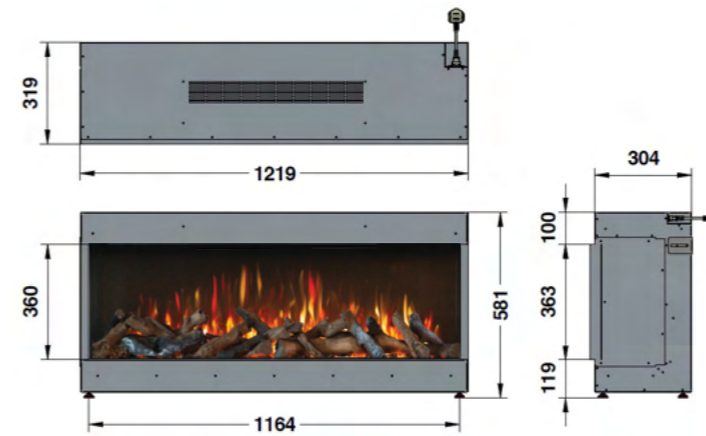

REMOTE HANDSET

With your infrared remote, control your fire settings from the comfort of your sofa.

WARRANTY

2 year warranty for added assurance.

ilektro dimensions

1250 - FRONT

1250 - BAY

1250 - LEFT
CORNER

1250 - RIGHT
CORNER