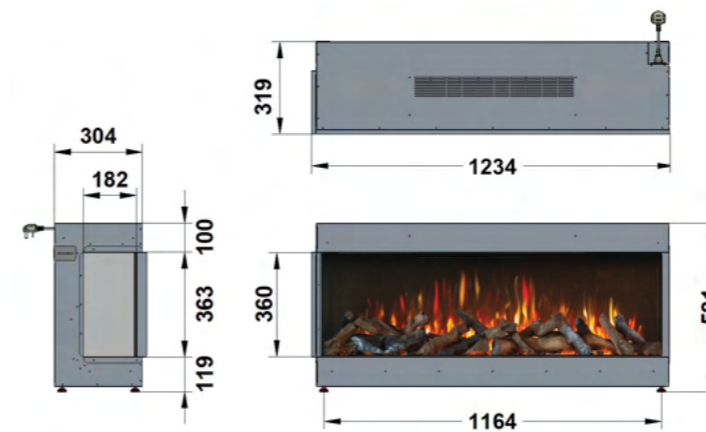

REMOTE HANDSET

With your infrared remote, control your fire settings from the comfort of your sofa.

WARRANTY

2 year warranty for added assurance.

ilektro dimensions

1250 - FRONT

1250 - BAY

1250 - LEFT
CORNER

1250 - RIGHT
CORNER