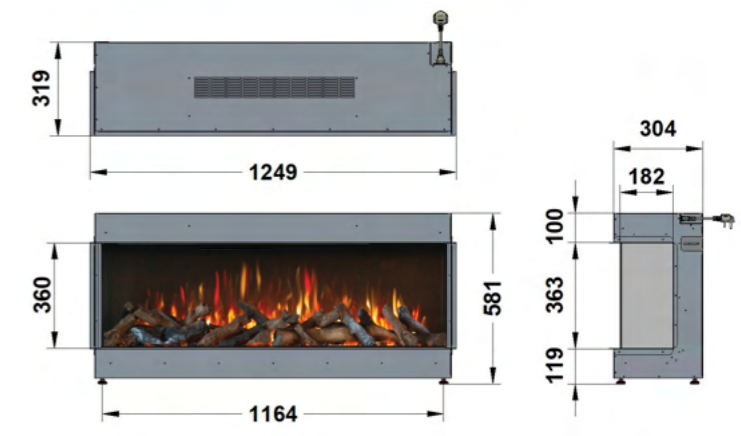

REMOTE HANDSET

With your infrared remote, control your fire settings from the comfort of your sofa.

WARRANTY

2 year warranty for added assurance.

ilektro dimensions

1250 - FRONT

1250 - BAY

1250 - LEFT
CORNER

1250 - RIGHT
CORNER