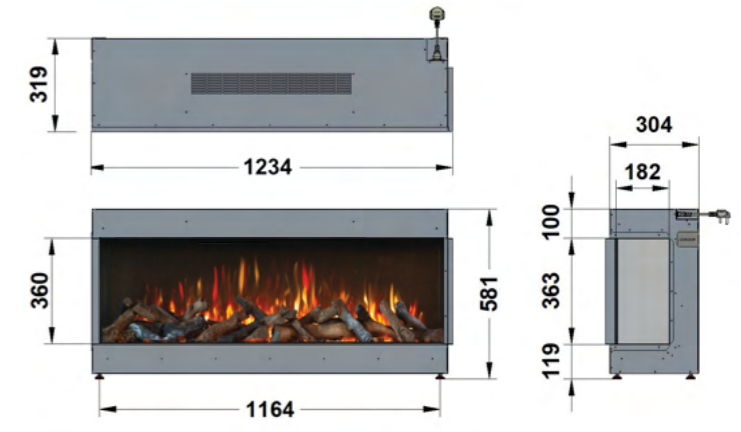

REMOTE HANDSET

With your infrared remote, control your fire settings from the comfort of your sofa.

WARRANTY

2 year warranty for added assurance.

ilektro dimensions

1250 - FRONT

1250 - BAY

1250 - LEFT
CORNER

1250 - RIGHT
CORNER