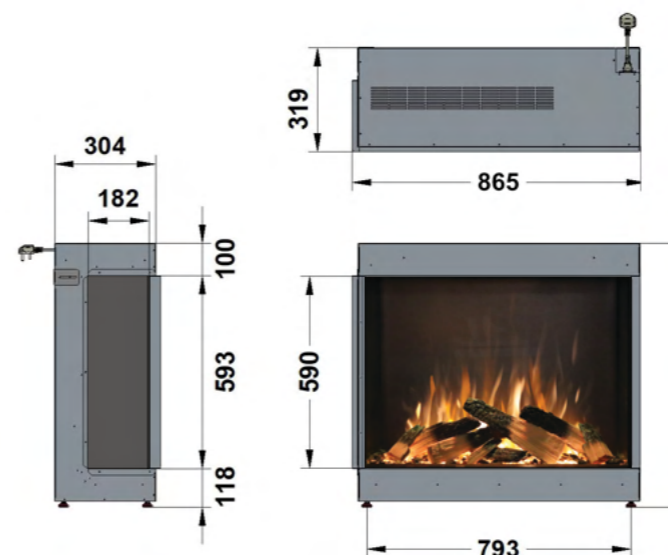

## ilektro dimensions

950 ASPECT - FRONT

950 ASPECT - BAY

950 ASPECT  
LEFT CORNER

950 ASPECT  
RIGHT CORNER