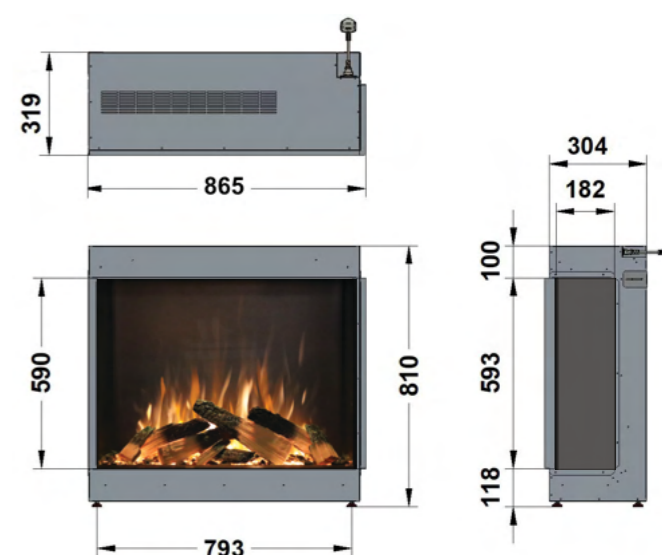

## ilektro dimensions

950 ASPECT - FRONT

950 ASPECT - BAY

950 ASPECT  
LEFT CORNER

950 ASPECT  
RIGHT CORNER