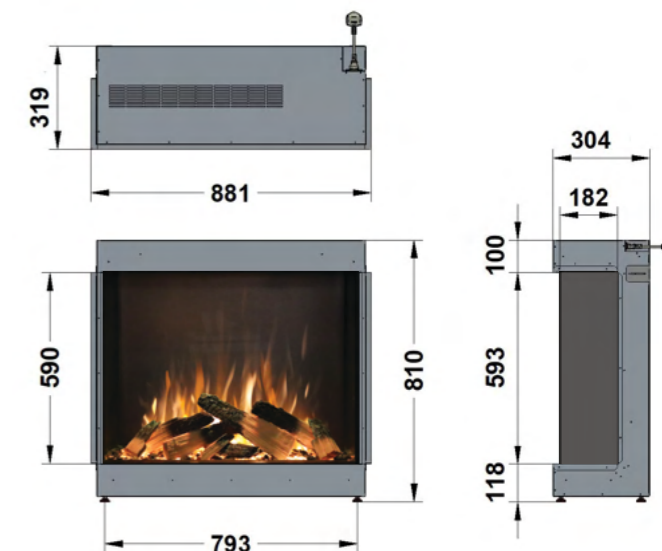

## ilektro dimensions

950 ASPECT - FRONT

950 ASPECT - BAY

950 ASPECT  
LEFT CORNER

950 ASPECT  
RIGHT CORNER