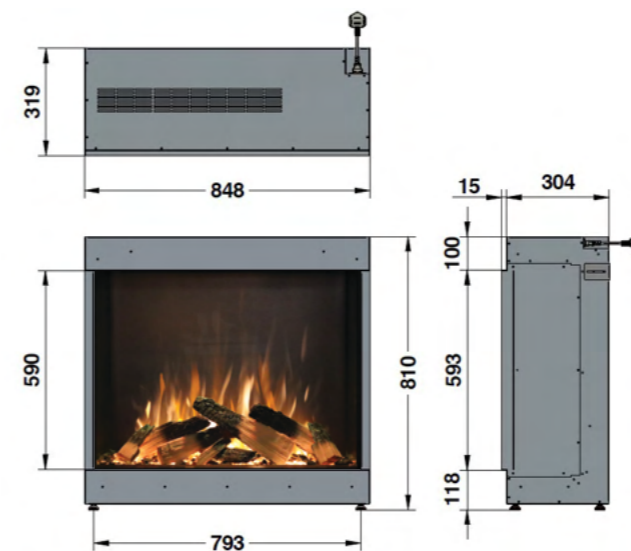

## ilektro dimensions

950 ASPECT - FRONT

950 ASPECT - BAY

950 ASPECT  
LEFT CORNER

950 ASPECT  
RIGHT CORNER