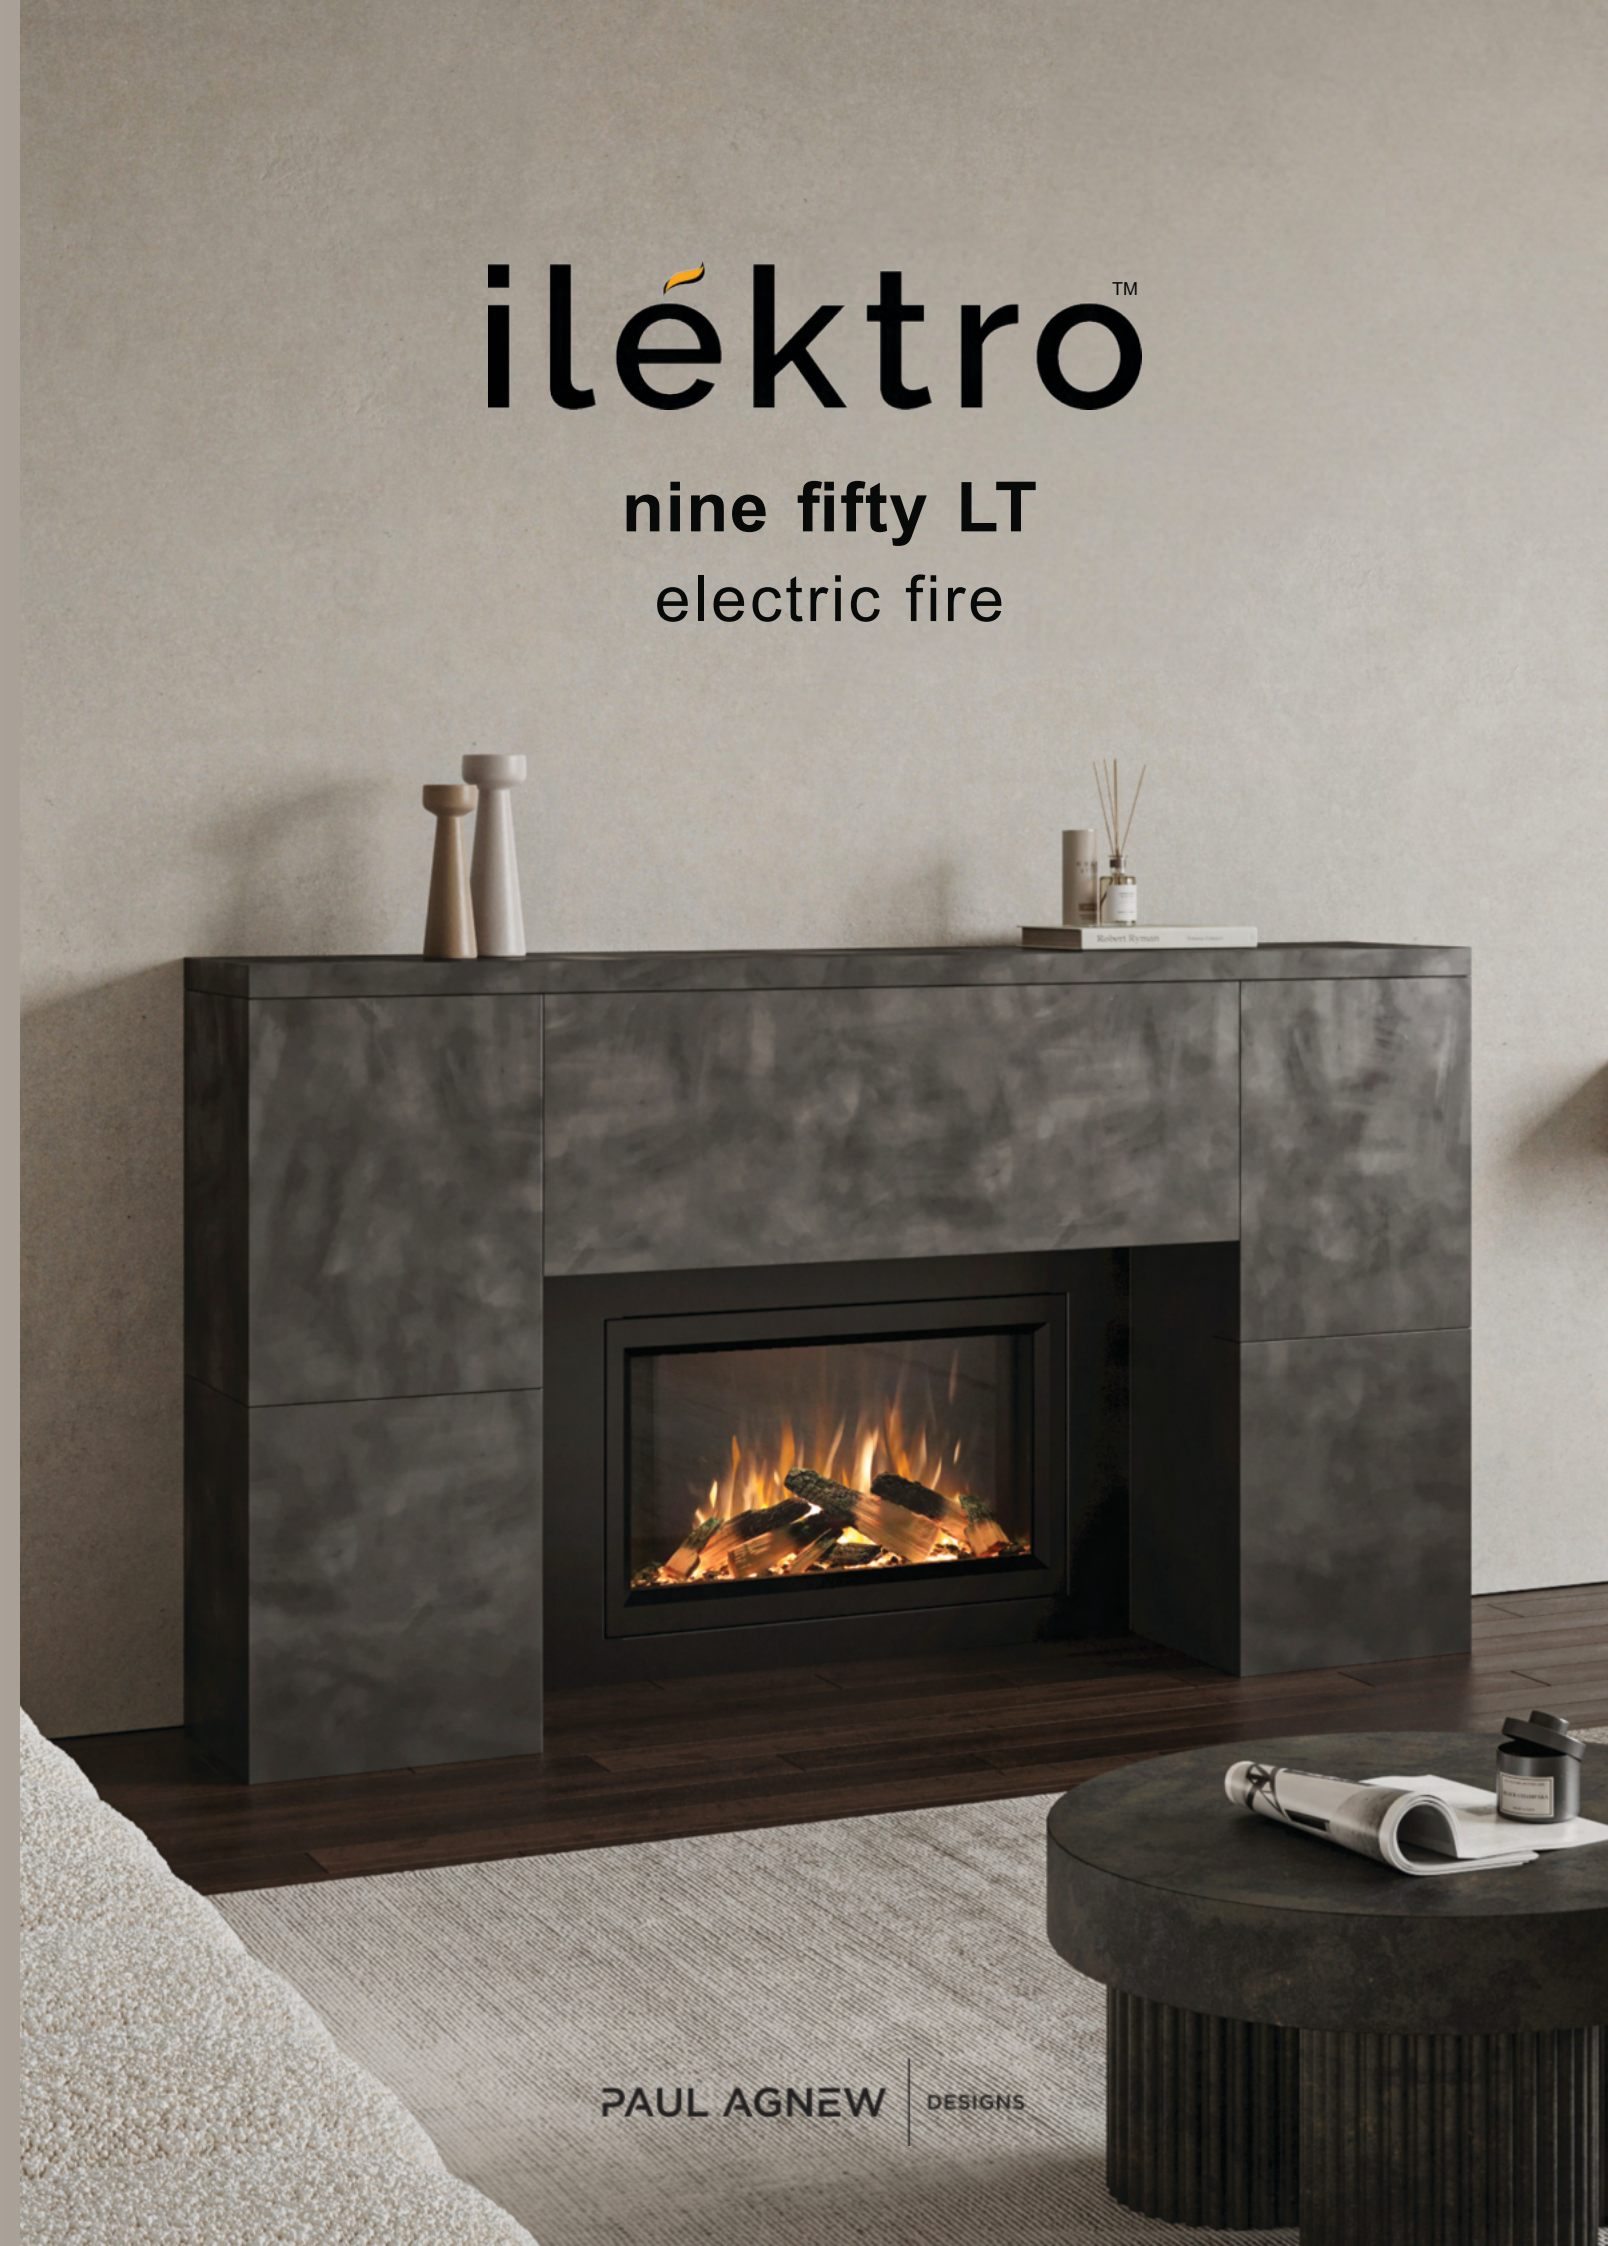

iléktró™

nine fifty LT
electric fire

iléktró

www.paulagnewdesigns.com

info@paulagnewdesigns.com

PAUL AGNEW | DESIGNS