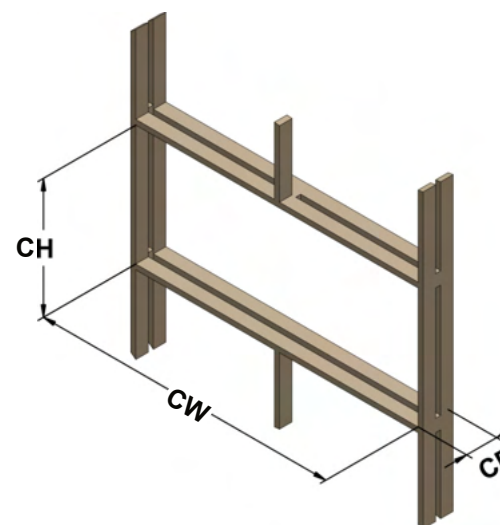

WARRANTY

2 year warranty for added assurance

ilektro Slimline dimensions

MODEL	A	B	C	D	E	F	WEIGHT (KG)
SL50	1270	500	470	120	1117	112	20
SL60	1524	500	470	120	1371	112	24
SL72	1828	500	470	120	1675	112	29

BUILT-IN FRAME DIMENSIONS

MODEL	CW	CH	CD
SL50	1126	480	120
SL60	1380	480	120
SL72	1684	480	120

*CW - Cavity Width; CH - Cavity Height; CD - Cavity Depth

Note: All the dimensions given are in millimeters and are the minimum requirement. Before installing refer to the relevant product manual for full and up to date information.