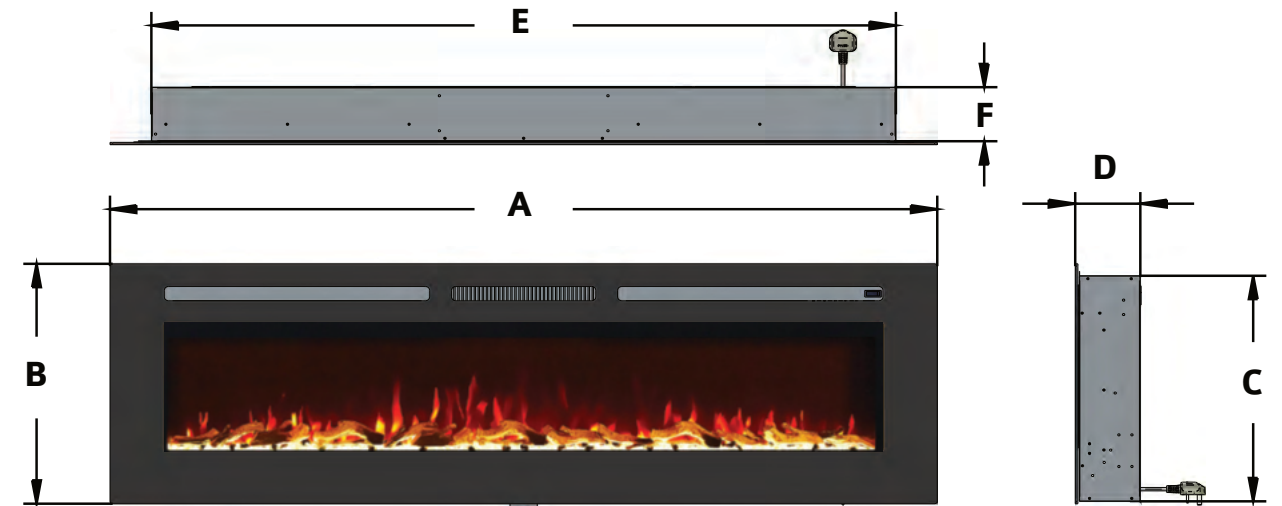

OPTIMAL CONTROL

Your flame is able to be controlled and customised by you along with the log fuel bed

REMOTE HANDSET

Fully control all ilektro Slimline functions with the ilektro infra-red remote control

WARRANTY

2 year warranty for added assurance

ilektro Slimline dimensions

MODEL	A	B	C	D	E	F	WEIGHT (KG)
SL50	1270	500	470	120	1117	112	20
SL60	1524	500	470	120	1371	112	24
SL72	1828	500	470	120	1675	112	29